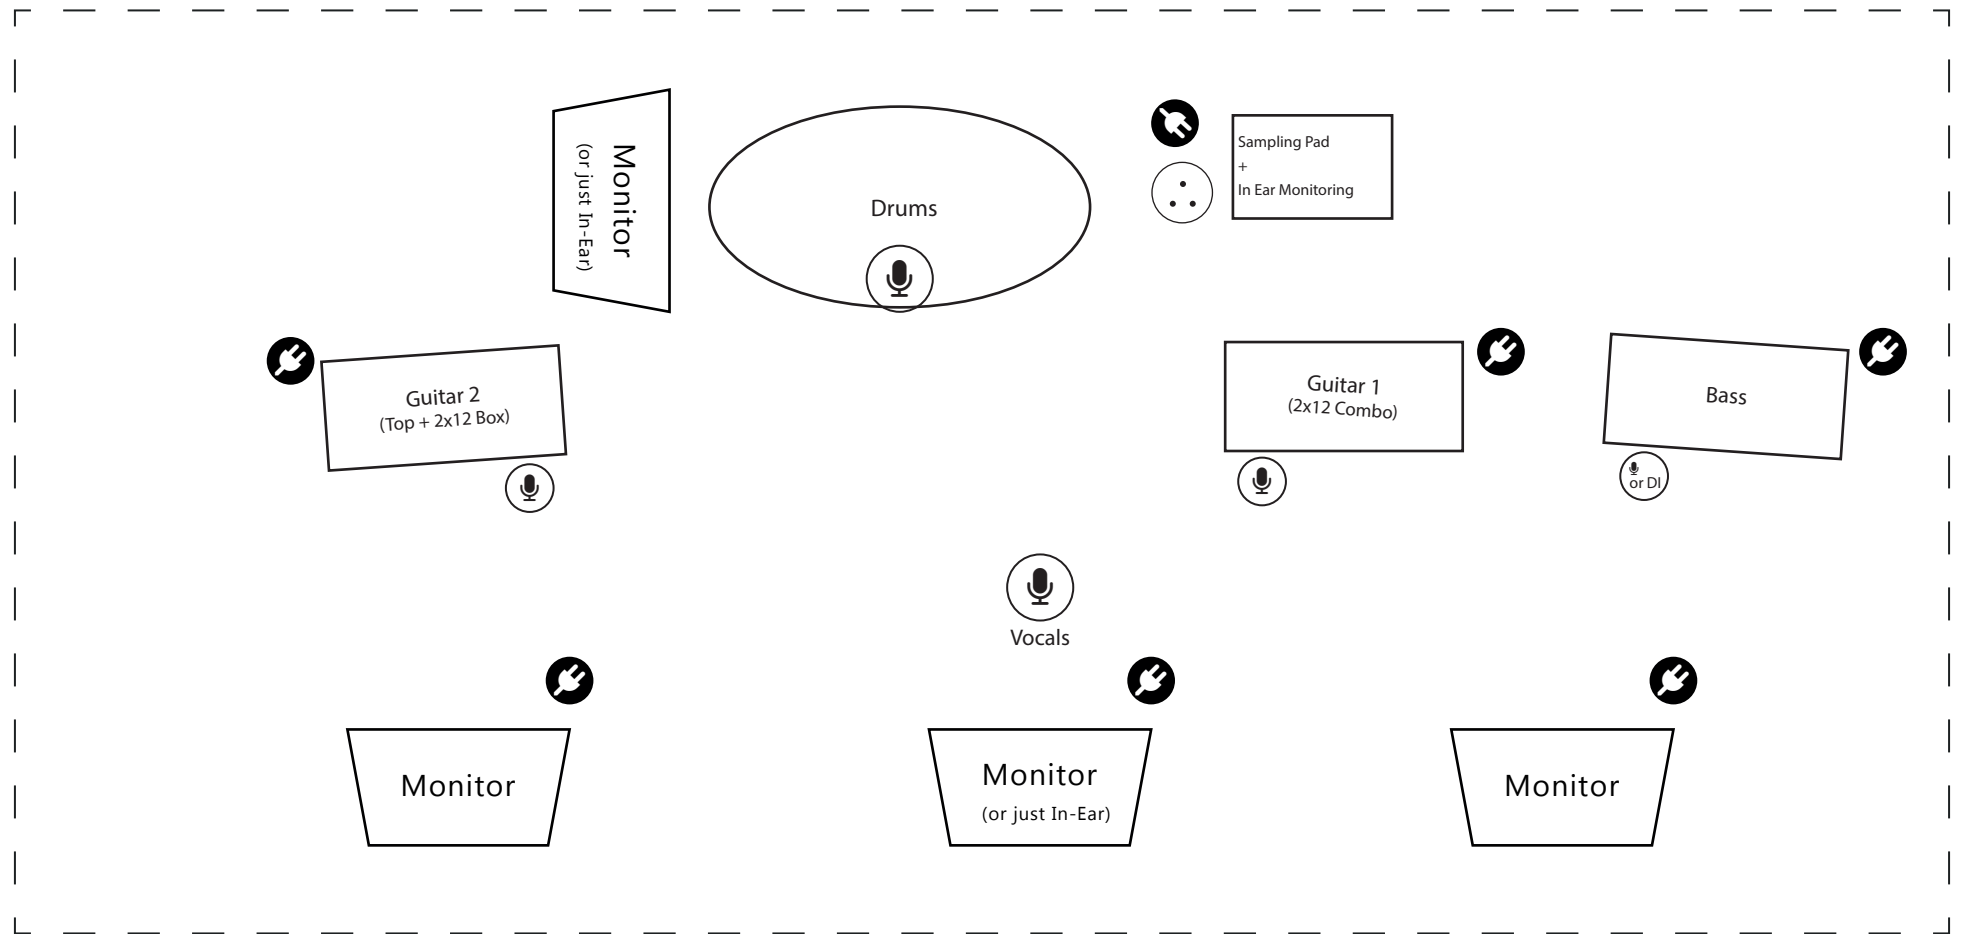

# INTO THE FRAY - Technical Rider

## Line-Up:

1x Vocals + Guitar  
1x Guitar  
1x Bass  
1x Drums

## Mic's:

1x Vocals  
2x Guitar  
1x Bass or DI-Box  
1x Mikrofoniierung Drumset

## In and Outs:

Out: Stereo Sampler  
In: In Ear-Monitoring  
for Main Vocals (1x)  
Drums (1x)